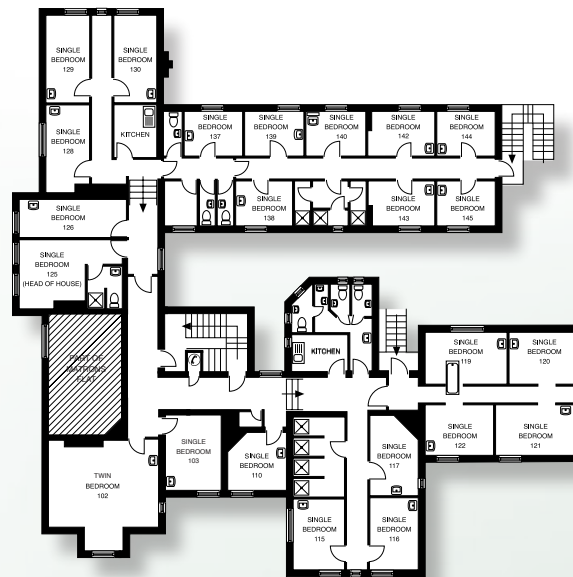

First Floor