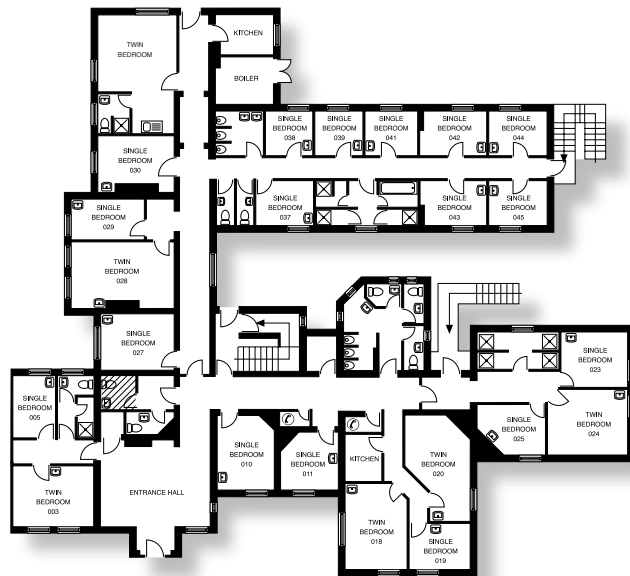

Bradfield College: Loyd House.

Ground Floor