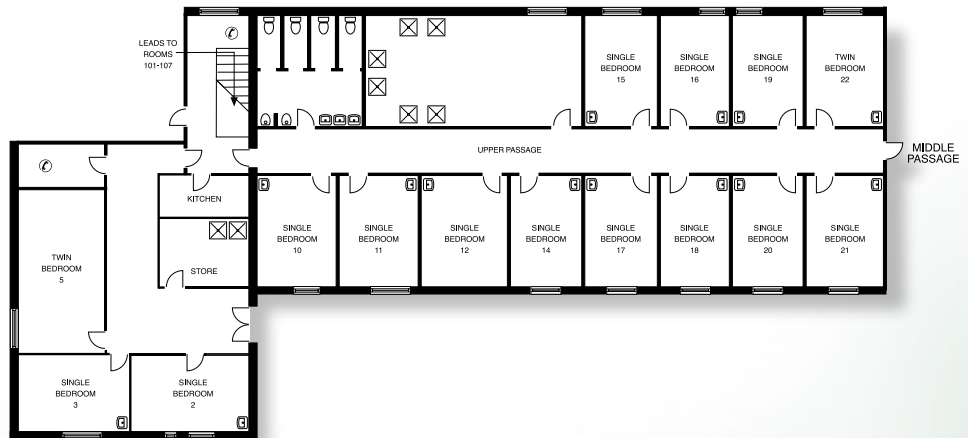

Bradfield College: Stone House.

Upper Passage