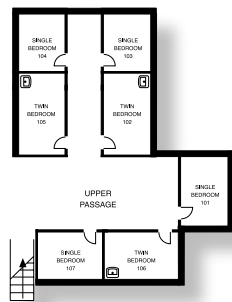

Bradfield College: Stone House.

Upper Passage